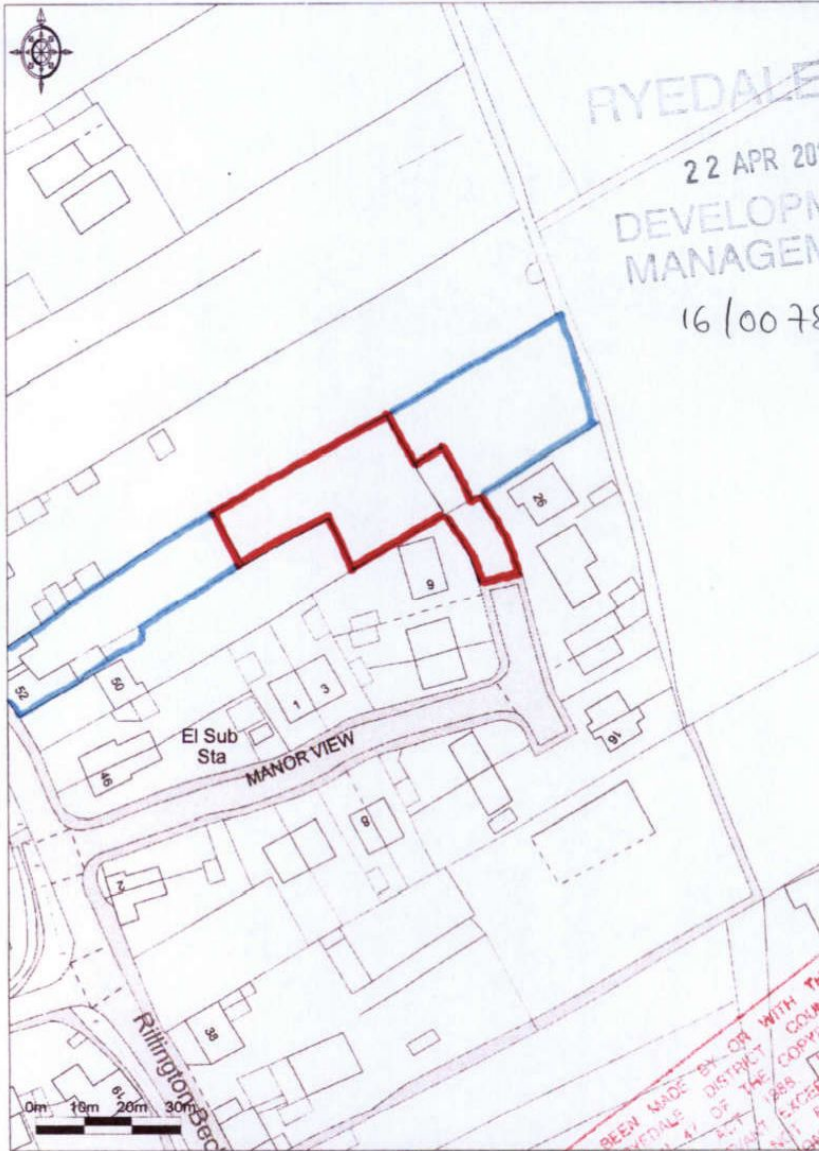

Rillington

RYEDALE DM

22 APR 2016

DEVELOPMENT
MANAGEMENT

16/00785/Fu

Promap

THIS COPY HAS BEEN MADE BY OR WITH THE AUTHORITY OF RYEDALE DISTRICT COUNCIL PURSUANT TO SECTION 47 OF THE COPYRIGHT, DESIGNS AND PATENTS ACT 1988. WITHOUT THE PRIOR PERMISSION OF THE COPYRIGHT OWNER, THIS COPY MUST NOT BE COPIED OR REPRODUCED IN ANY MANNER WITHOUT THE WRITTEN PERMISSION OF THE RYEDALE DISTRICT COUNCIL.